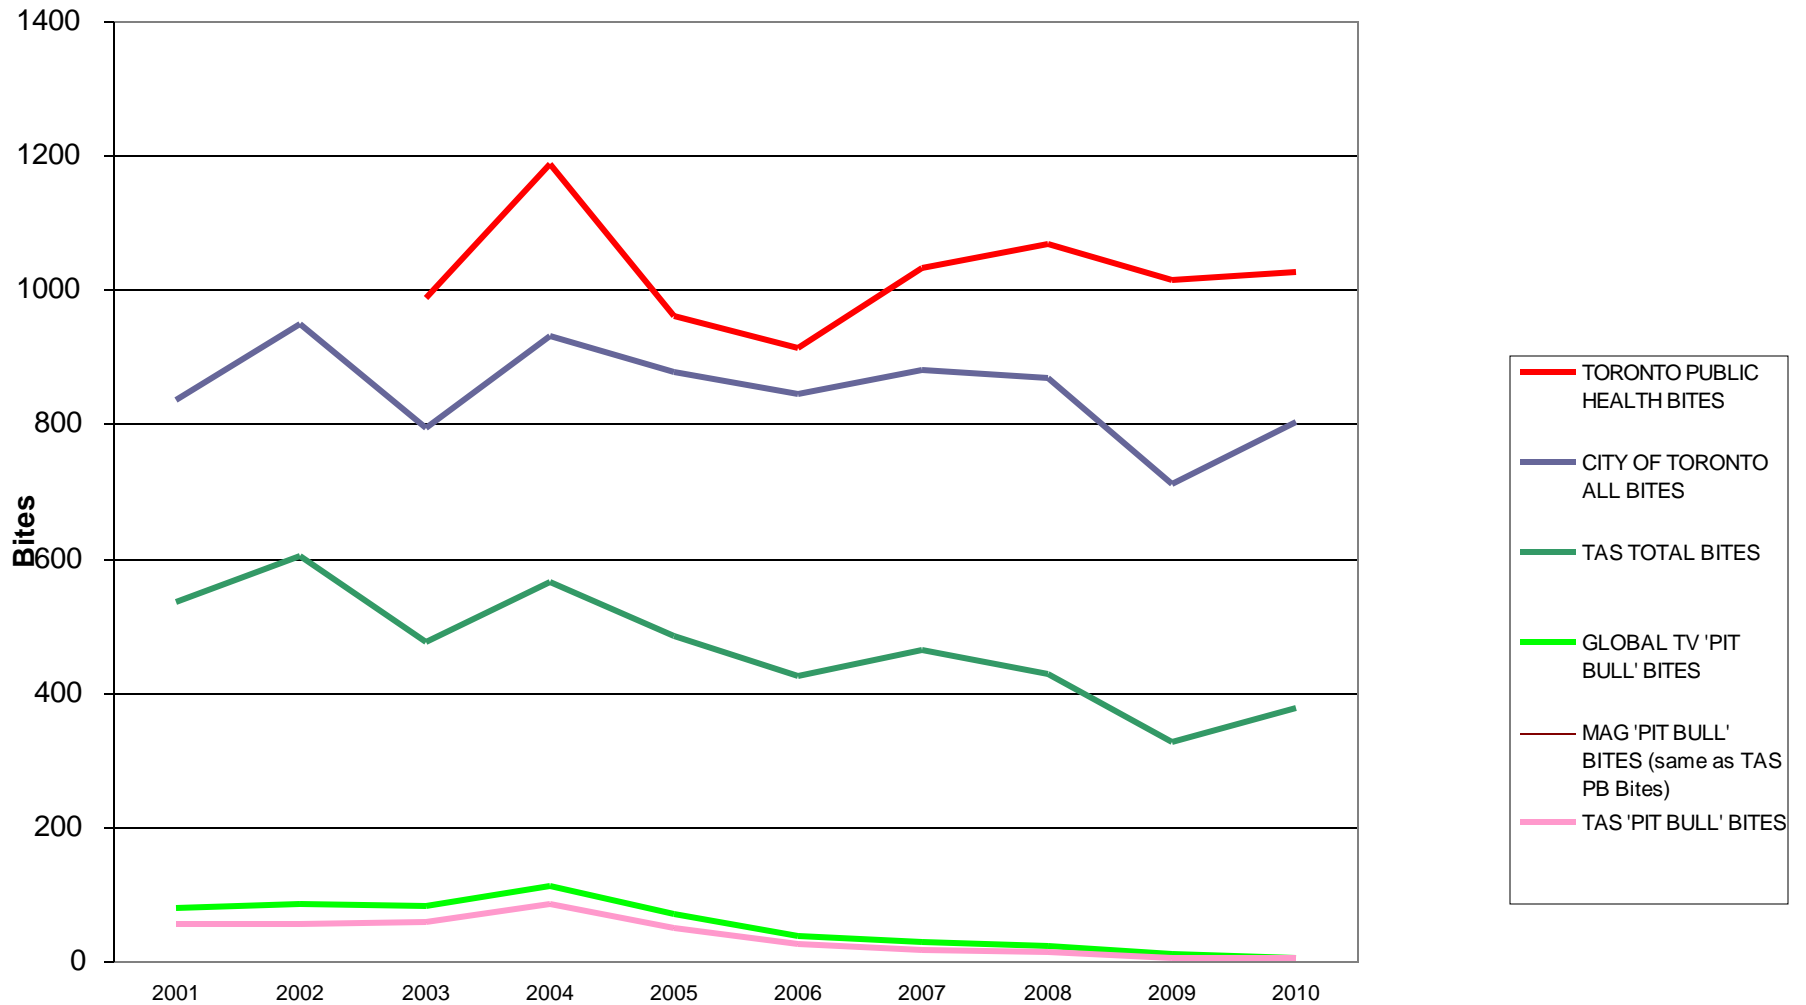

## Dog Bites, Toronto 2001 - 2010, Various sources

**Note: Data unavailable for 2001-02 from Toronto Public Health due to amalgamation**  
**NOTE: Global TV added all 3 breeds and 'pit bulls' for their total; others used only generic mixed breed 'pit bull' bites**